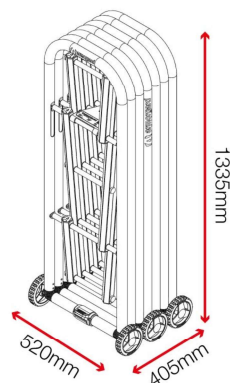

## Product specifications

Weight	30kg
Colour	Traffic red: RAL 3020, Signal white: RAL 9003
Finished coating	Powder coated
Material & thickness	1.5mm Nylon and aluminium
Quantity of keys	Not applicable
Does it have storage	No
How are castors fitted?	No

## Dimensions