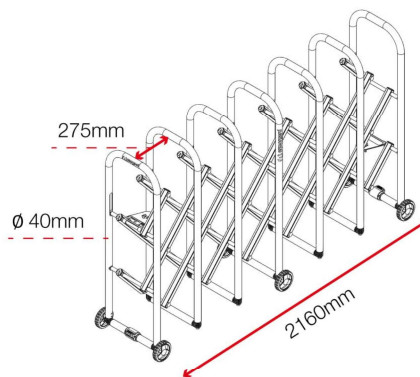

Optional extras - Contact Armorgard to find out more