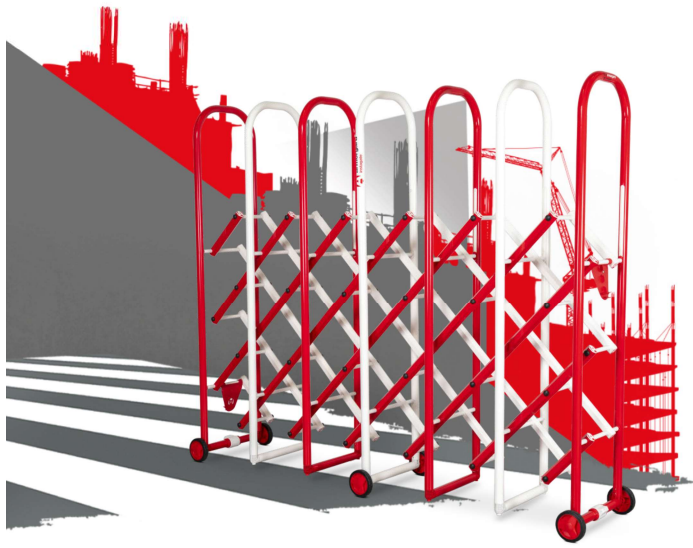

## Optional extras - Contact Armorgard to find out more

Linking kit IGL1

Anchor kit IGA1

# instagate™

Product code: IG6

- » People and plant segregation.
- » Quick access to cordoned areas.
- » Accessory kits safely secure units to surfaces and each other.

Watch the InstaGate in action