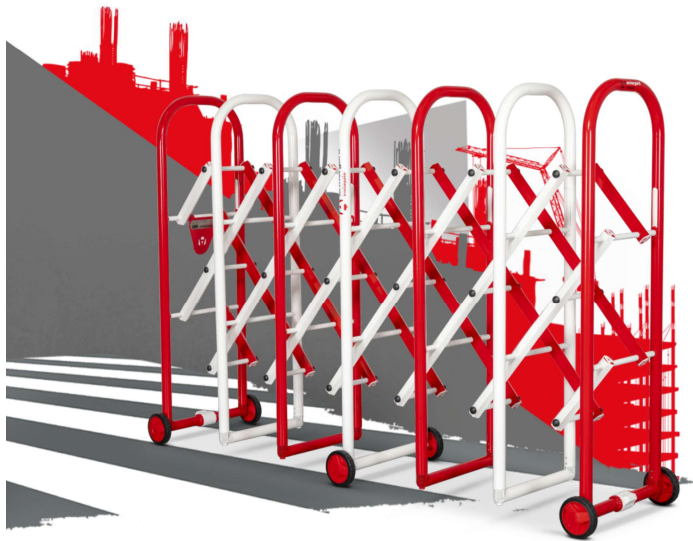

# instagate<sup>™</sup>

**Product code: IG4**

- » People and plant segregation.
- » Quick access to cordoned areas.
- » Accessory kits safely secure units to surfaces and each other.

**Watch the InstaGate in action**

## Product features

Collapsible

No detachable parts

Suitable for site

## Product specifications

Weight	30kg
Colour	Traffic red: RAL 3020, Signal white: RAL 9003
Finished coating	Powder coated
Material & thickness	1.5mm Nylon and aluminium
Quantity of keys	Not applicable
Does it have storage	No
How are castors fitted?	No