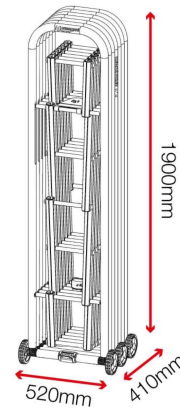

## Dimensions

## Product specifications

Weight	38kg
Colour	Traffic red: RAL 3020, Signal white: RAL 9003
Finished coating	Powder coated
Material & thickness	1.5mm Nylon and aluminium
Quantity of keys	Not applicable
Does it have storage	No
How are castors fitted?	No