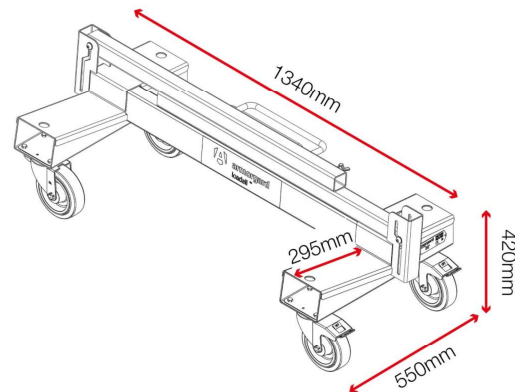

Dimensions