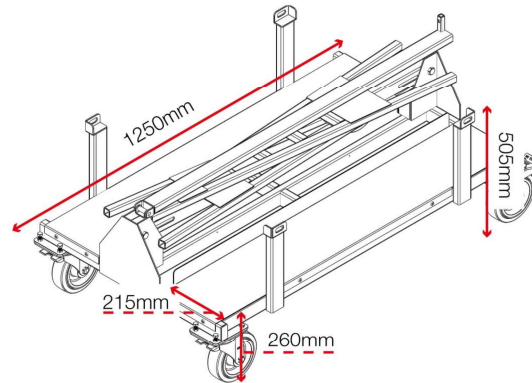

Dimensions