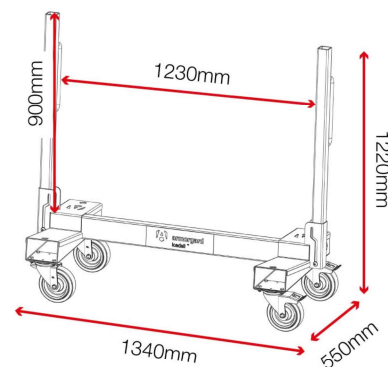

Product features

Suitable for site

Heavy-duty 6" castors

Lashing points

Working load limit 750kg

No detachable parts

Collapsible

Stackable

Built in handles

Product specifications

Weight	45kg
Colour	Black grey: RAL 7021
Finished coating	Powder coated
Material & thickness	3mm steel
How are castors fitted?	Castor plates
Assembly required?	Yes

Dimensions

Optional extras - Contact Armorgard to find out more

Pro Upgrade Kit LAPRO

loadall™

Product code: **LA750-PRO**

- » Unique trolley for storing & transporting sheets & lengths of material.
- » LoadAll LA750 with telescopic safety handle and adjustable clamps.
- » Unique H-frame design to manoeuvre easily around corners.

Watch the LoadAll in action

Product features

Suitable for site

Heavy-duty 6" castors

Lashing points

Working load limit 750kg

Collapsible

Stackable