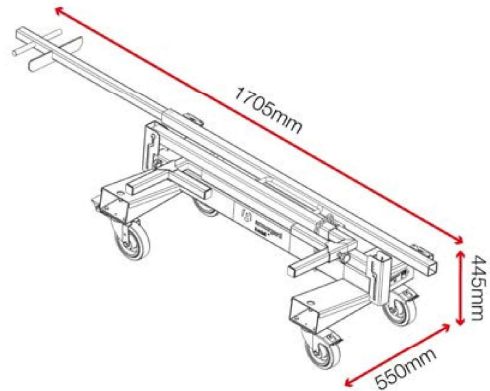

Watch the LoadAll in action

Product features

Suitable for site

Heavy-duty 6" castors

Lashing points

Working load limit 750kg

Collapsible

Stackable

Built in handles

Product specifications

Weight	70kg
Colour	Black grey: RAL 7021
Finished coating	Powder coated
Material & thickness	3mm steel
How are castors fitted?	Castor plates
Assembly required?	Yes

Dimensions - External dimensions includes protrusions

Related products - Contact Armorgard to find out more

LoadAll LA750

LoadAll LA1000

LoadAll LA1500

loadall™

Product code: LA1000

- » A robust space-saving trolley for transporting sheets of material.
- » Centre A-Frame design ensures the weight is centred when loaded.
- » Carries approximately 60% more than alternative products.