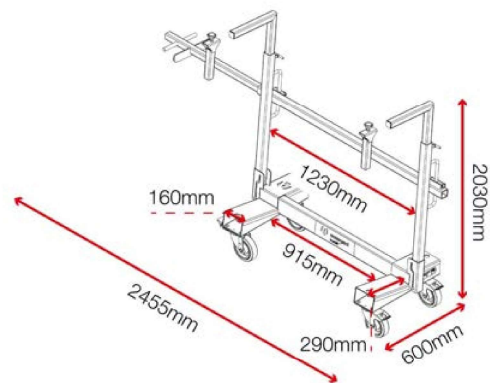

Dimensions - External dimensions includes protrusions

Related products - Contact Armorgard to find out more

LoadAll LA750

LoadAll LA1000

LoadAll LA1500

loadall™

Product code: LA1000

- » A robust space-saving trolley for transporting sheets of material.
- » Centre A-Frame design ensures the weight is centred when loaded.
- » Carries approximately 60% more than alternative products.

Watch the LoadAll in action

Product features

Suitable for site

Heavy-duty 6" castors

Lashing points

Working load limit 1000kg

No detachable parts

Collapsible