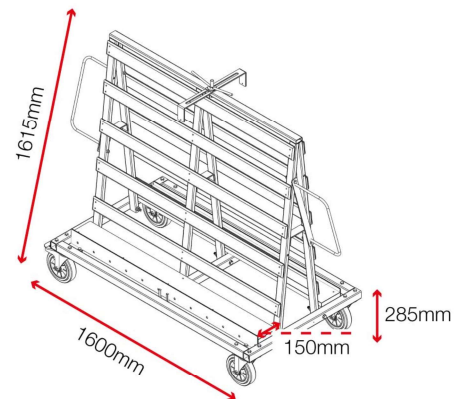

Dimensions

Related products - Contact Armorgard to find out more