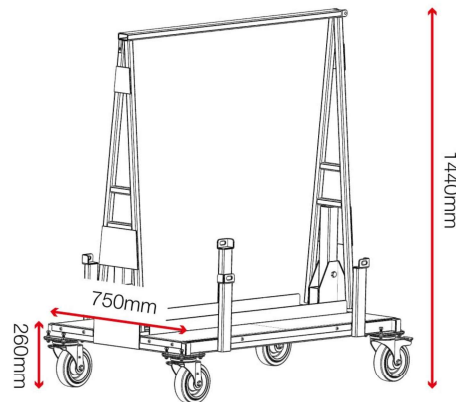

Dimensions

Related products - Contact Armorgard to find out more

LoadAll LA750

LoadAll LA750-PRO

LoadAll LA1500

loadall™

Product code: LA1500

- » A robust space-saving trolley for transporting sheets of material.
- » Quick and easy clamping system to secure material.
- » Lashing points to secure items to the trolley.

Watch the LoadAll in action

Product features

Suitable for site

Standard 200mm castors

Working load limit

Built in handles

Product specifications

Weight	110kg
Colour	Jet black: RAL 9005
Finished coating	Powder coated
Material & thickness	3mm steel
How are castors fitted?	Castor plates
Assembly required?	Yes