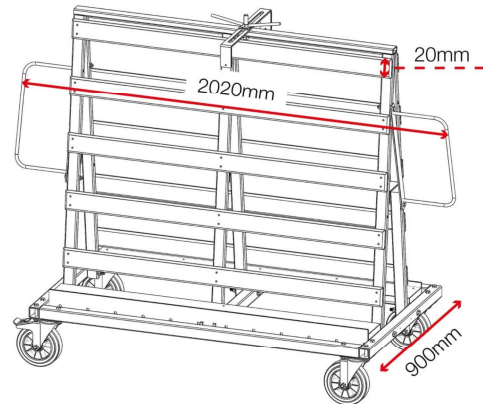

Dimensions

Related products - Contact Armorgard to find out more