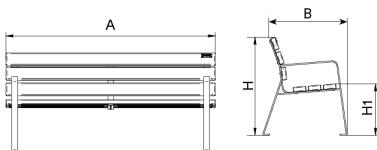

50 x 8 mm legs made of steel treated with Ferrus. 110 x 40 x 1800mm recycled polymers boards. Eco-friendly, comes from recycled and recyclable material. Without maintenance. Does not crack, splinter, rot nor dry. High resistance to bad weather conditions and humidity. Long-lasting and robust.