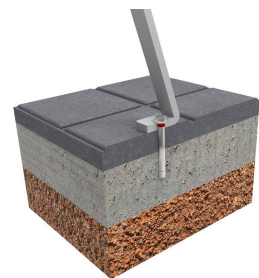

The constant improvement and evolution of our products may result in some modifications of the technical specifications and characteristics of the products without prior notice.