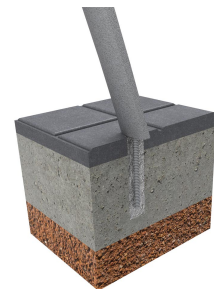

**100% recycled plastic WITHOUT maintenance**

Bin ELIPSIS made of recycled plastic recovered from urban selective collection, 100% recycled and recyclable, Eco-friendly material, resistant to bad weather conditions and water. Does NOT require maintenance.

Optional: customised 10 x 10 cm plate with customer logo or free text.

Ref.	A	B	H	H1
PA656	430	300	800	600

The constant improvement and evolution of our products may result in some modifications of the technical specifications and characteristics of the products without prior notice.