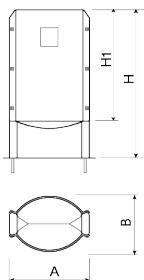

Optional: customised 10 x 10 cm plate with customer logo or free text.

Ref.	A	B	H	H1
PA656	430	300	800	600

The constant improvement and evolution of our products may result in some modifications of the technical specifications and characteristics of the products without prior notice.