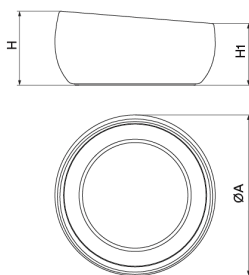

Planter made of precast textured granite grey concrete. May be positioned individually or in groups.

Ref.	A	B	H	H1
UM1375G	1200	1200	600	500
UM1375P	710	710	480	400

Recommended anchoring: Free-standing.