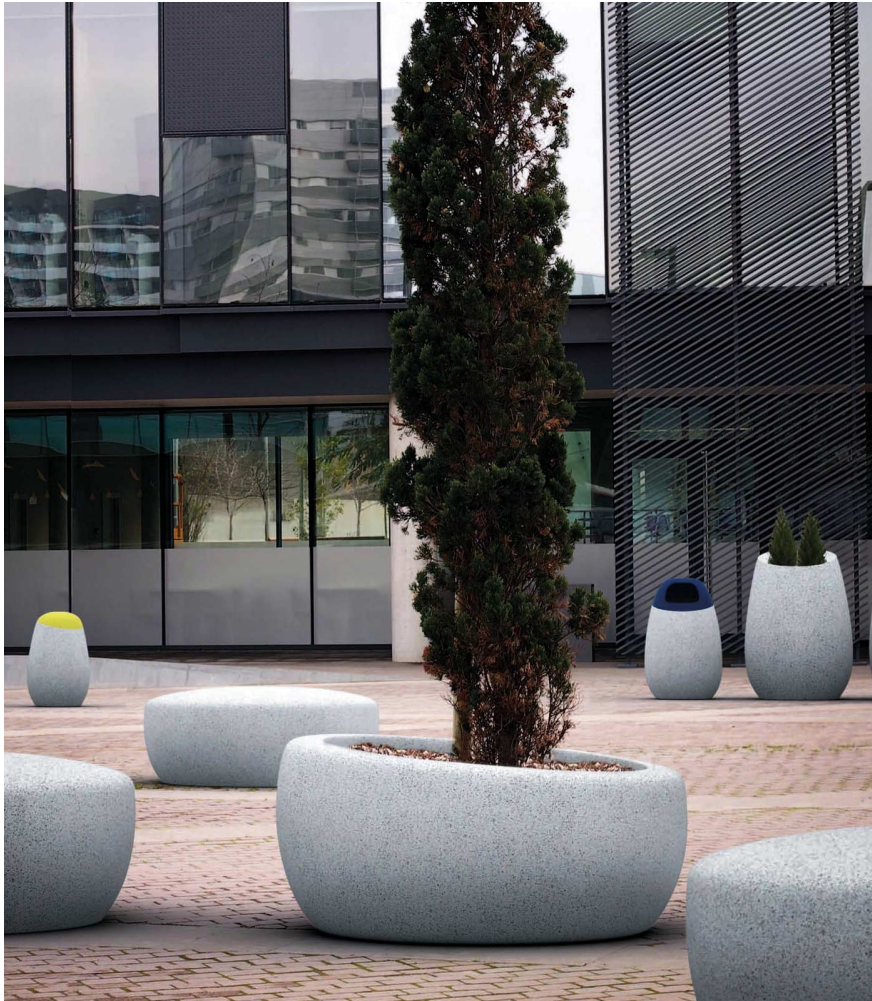

Recommended anchoring: Free-standing.

ALTERNATIVES:

The constant improvement and evolution of our products may result in some modifications of the technical specifications and characteristics of the products without prior notice.