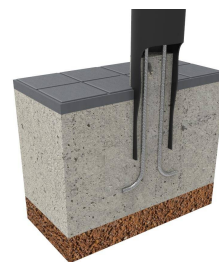

The Hospitalet bollard is a classic in our Street Furniture range.

Ref.	Ø A	B	H	H1
H214	95	-	1000	-
H214M/1	95	1005	135	-
H214P	95	810	-	-
H214PS	95	76	980	185
H214E/1	95	120	970	170
H214PMR	95	-	1400	-

Its design is simple and functional and stands out thanks to the stainless steel ring which adds a distinctive touch to this sober bollard made of iron and finished in wrought iron black.

Bollard made of iron treated with Ferrus, a protective process that guarantees high resistance to corrosion. This treatment consists of three layers applied after shot cleaning all impurities: zinc plated, epoxy primer coating and wrought iron black polyester powder coating.

Recommended anchoring: embedded base and threaded rods with concrete.

## OPCIONAL

Available in:

H214 | H214-2 | H214-4 | H214PMR

Available with:

White color top part. According to PMR directives.