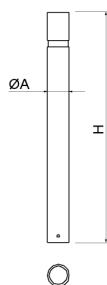

The Hospitalet bollard is a classic in our Street Furniture range.

Ref.	Ø A	B	H	H1
H214	95	-	1000	-
H214M/1	95	1005	135	-
H214P	95	810	-	-
H214PS	95	76	980	185
H214E/1	95	120	970	170
H214PMR	95	-	1400	-

Recommended anchoring: embedded base and threaded rods with concrete.