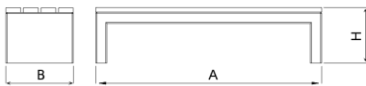

Ref.	A	B	H
UM369G	2000	600	450
UM369GLM	2000	600	480
UM369	2000	600	450
UM369LM	2000	600	480

Bench made of precast smooth granite white concrete.
110 x 35 mm tropical wood board treated with Lignus, a fungicide, insecticide and waterproof agent. Natural colour finish.
May be positioned individually or in groups.
Recommended anchoring: free-standing on its strong ends, which allows for easy cleaning and maintenance.