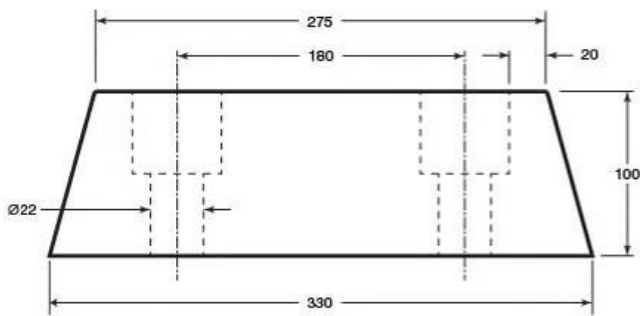

Ireland:

B2 Athy Business Campus
Athy, Co. Kildare R14 PK74
Ph: 01 531 2777
Email: sales@pittman.ie

United Kingdom:

1310 Solihull Parkway, Birmingham Business Park
Birmingham B37 7YB
Ph: 0121 630 3527
sales@pittman.uk