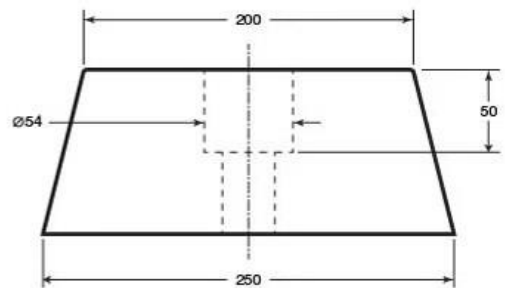

Ireland:

B2 Athy Business Campus
Athy, Co. Kildare R14 PK74
Ph: 01 531 2777
Email: sales@pittman.ie

United Kingdom:

1310 Solihull Parkway, Birmingham Business Park
Birmingham B37 7YB
Ph: 0121 630 3527
sales@pittman.uk