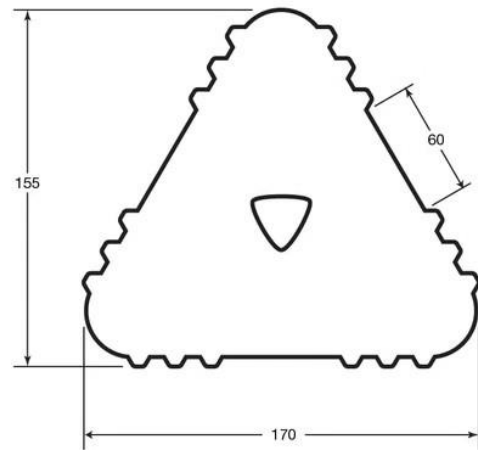

Ireland:
B2 Athy Business Campus
Athy, Co. Kildare R14 PK74
Ph: 01 531 2777
Email: sales@pittman.ie

United Kingdom:
1310 Solihull Parkway, Birmingham Business Park
Birmingham B37 7YB
Ph: 0121 630 3527
sales@pittman.uk