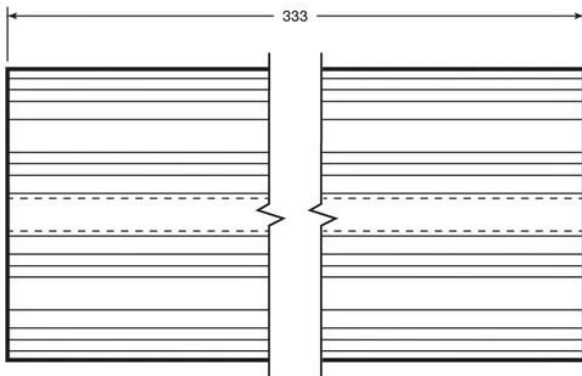

Ireland:
B2 Athy Business Campus
Athy, Co. Kildare R14 PK74
Ph: 01 531 2777
Email: sales@pittman.ie

United Kingdom:
1310 Solihull Parkway, Birmingham Business Park
Birmingham B37 7YB
Ph: 0121 630 3527
sales@pittman.uk