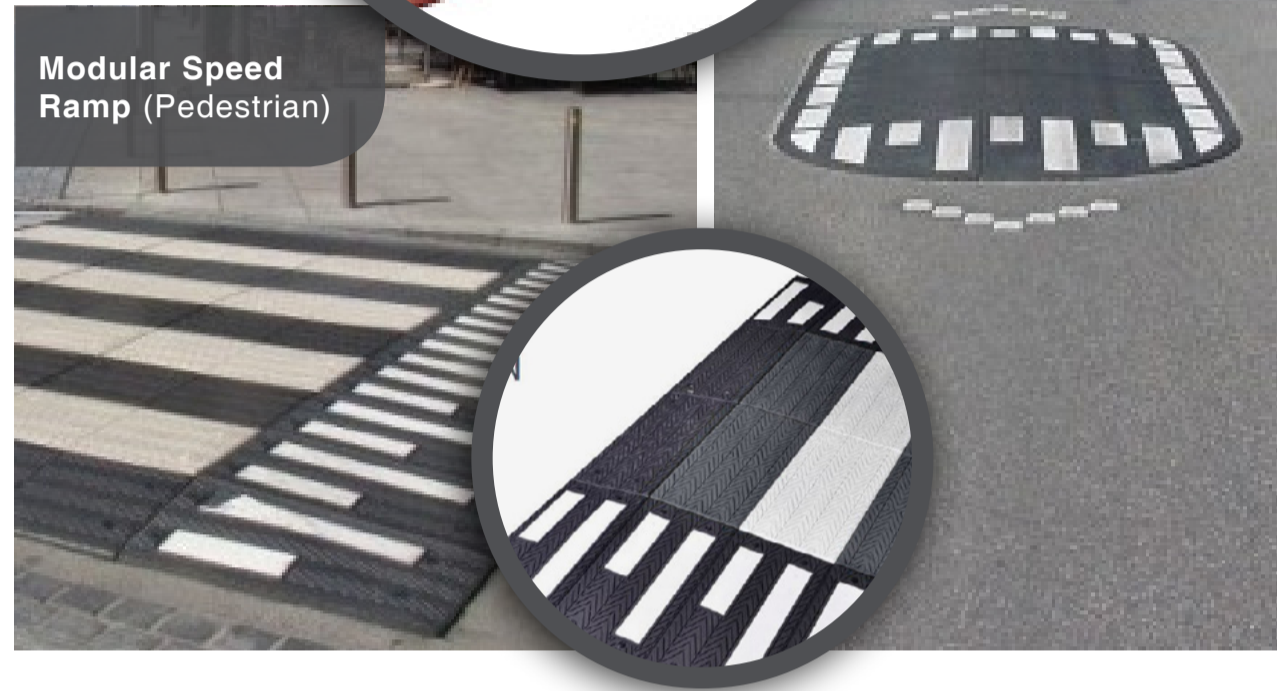

TRAFFIC ISLANDS & KURBING

let us manage your **entire project** including installation

SPEED TABLES & CUSHIONS

Visit : www.pittman.ie - Email: sales@pittmantraffic.com - Call: (01) 531 2444

Call Your No.1 Irish Supplier (01) 531 2444