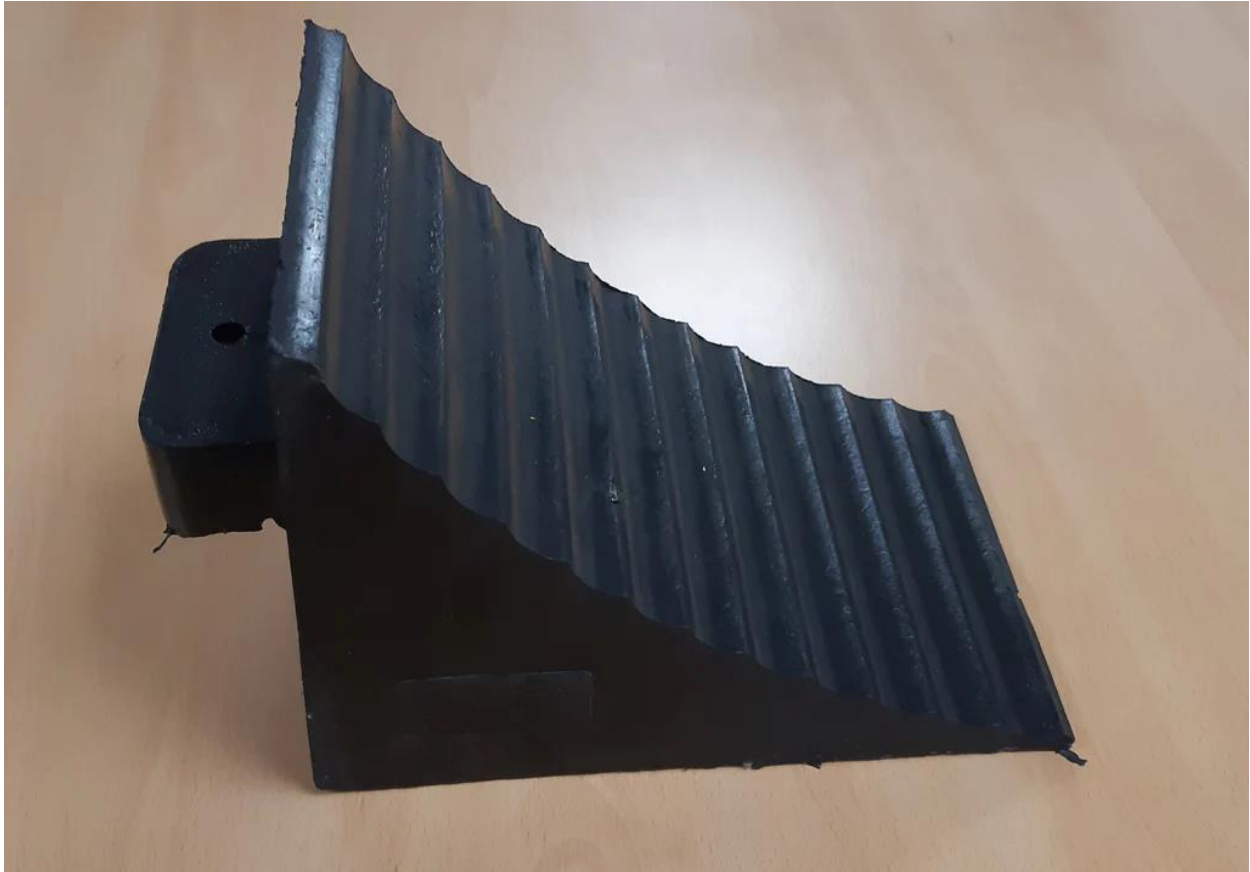

Product Specification Sheet

Product name – All Rubber GHP Wheel Chock

Manufacturer / Brand	Polymer
Warranty	1 year manufacturer's warranty
Material	Rubber compound
Components	Single piece chock
Dimensions	252(L) x x160(W) x 185(H)mm
Weight	2.3kg
Features	Supports up to 20 tonnes Moulded handle for easy moving or transport Ribbed surface for better grip