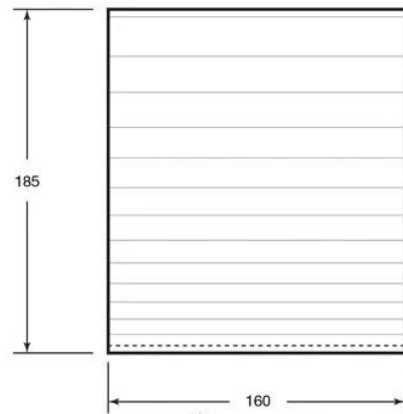

Ireland:
B2 Athy Business Campus
Athy, Co. Kildare R14 PK74
Ph: 01 531 2777
Email: sales@pittman.ie

United Kingdom:
1310 Solihull Parkway, Birmingham Business Park
Birmingham B37 7YB
Ph: 0121 630 3527
sales@pittman.uk