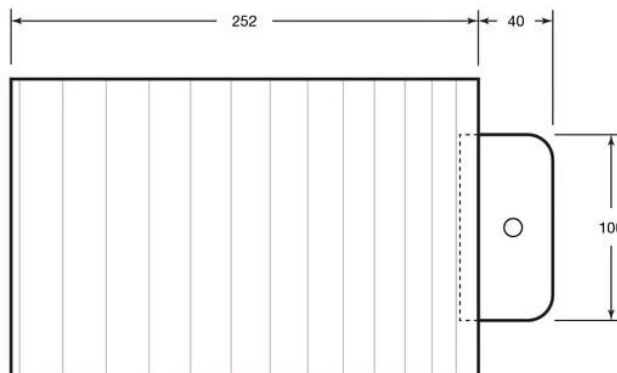

Ireland:
B2 Athy Business Campus
Athy, Co. Kildare R14 PK74
Ph: 01 531 2777
Email: sales@pittman.ie

United Kingdom:
1310 Solihull Parkway, Birmingham Business Park
Birmingham B37 7YB
Ph: 0121 630 3527
sales@pittman.uk