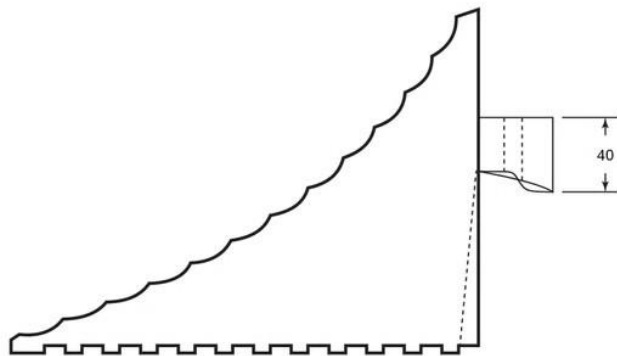

Ireland:
B2 Athy Business Campus
Athy, Co. Kildare R14 PK74
Ph: 01 531 2777
Email: sales@pittman.ie

United Kingdom:
1310 Solihull Parkway, Birmingham Business Park
Birmingham B37 7YB
Ph: 0121 630 3527
sales@pittman.uk