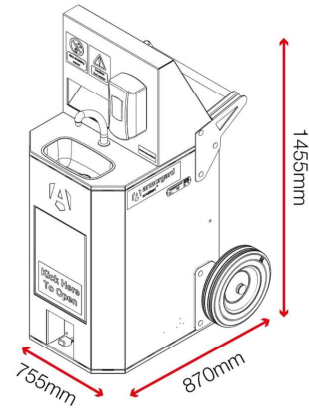

Product specifications

Weight	120kg
Colour	Traffic red: RAL 3020
Finished coating	Powder coated
Material & thickness	1.5mm steel
Qty washes / pumps	120 hand washers per 25L tank
Assembly required?	No

Dimensions