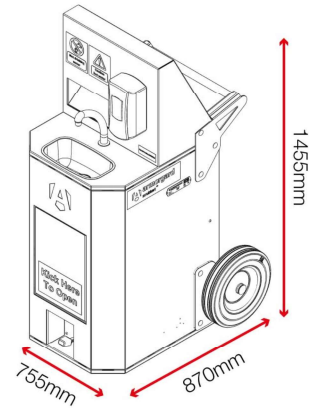

Weight	120kg
Colour	Traffic red: RAL 3020
Finished coating	Powder coated
Material & thickness	1.5mm steel
Qty washes / pumps	120 hand washers per 25L tank
Assembly required?	No

Dimensions

Related products - Contact Armorgard to find out more