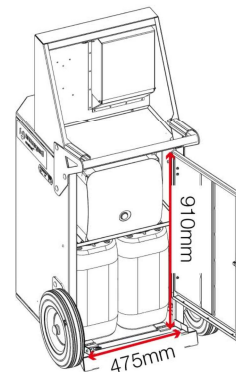

Related products - Contact Armorgard to find out more