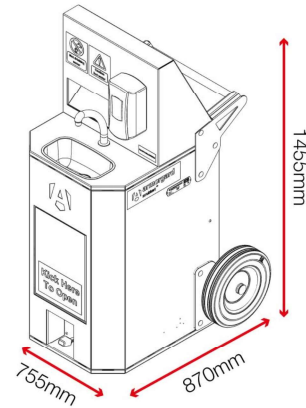

Product specifications

Weight	120kg
Colour	Traffic red: RAL 3020
Finished coating	Powder coated
Material & thickness	1.5mm steel
Qty washes / pumps	120 hand washers per 25L tank
Assembly required?	No

Dimensions