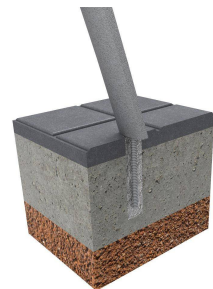

Table made of REBNEW Recycled Plastic, an exceptional material. Resistant to bad weather conditions, oils, acids and seawater. Does not degrade nor splinter. Anti-graffiti. Resistant to humidity, does not absorb water and dries quickly. ECO-FRIENDLY, comes from recycled and recyclable material. Long useful life. 100% Recyclable. No pollutants.

Ref.	A	B	H	H1
VRM215M	1500	1441	750	450

The constant improvement and evolution of our products may result in some modifications of the technical specifications and characteristics of the products without prior notice.

Made of high quality recycled plastic.

Awarded "DER BLAUE ENGEL". Product with low environmental impact during its life cycle.

ALTERNATIVES:

[VRM210MB](#)

The constant improvement and evolution of our products may result in some modifications of the technical specifications and characteristics of the products without prior notice.