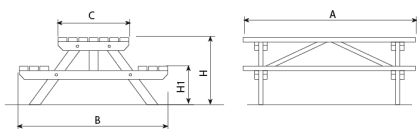

Table made of pine wood treated in vacuum pressure autoclave Class IV against woodworm, termites and insects. 1750 x 95 x 45mm boards.

Ref.	A	B	H	H1
VRM200	1750	1680	760	440

Note: Natural wood "breathes" i.e. it absorbs humidity and releases it in dry atmospheres. It is therefore normal for cracks to appear in wood. This has no effect whatsoever on its strength and durability.