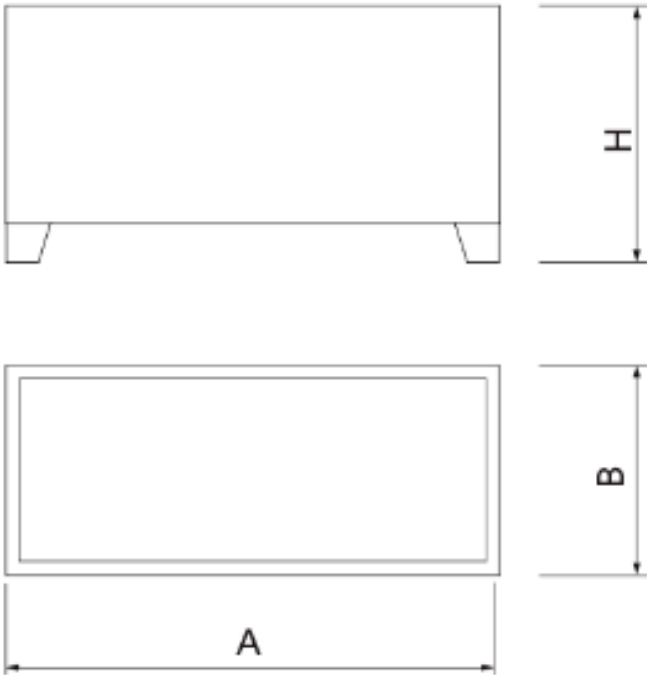

Ref.	A	B	H
UM1152	1000	425	520

Ireland:
B2 Athy Business Campus
Athy, Co. Kildare R14 PK74
Ph: 01 531 2777
Email: sales@pittman.ie

United Kingdom:
1310 Solihull Parkway, Birmingham Business Park
Birmingham B37 7YB
Ph: 0121 630 3527
sales@pittman.uk