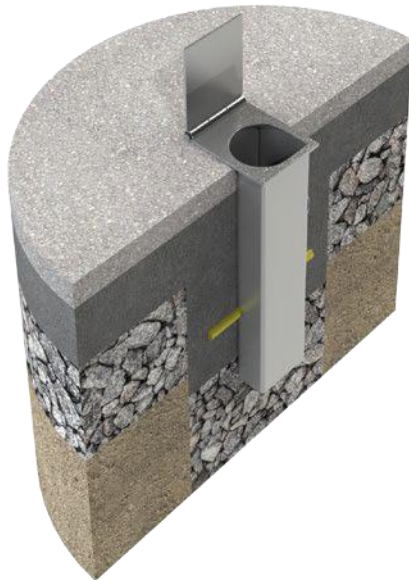

64mm Diameter
Heavy Duty Post
(Zinc Plated)

PP10 Stainless Steel
Padlock

720 mm Above
Ground

290mm Below
Ground

pittman[®]

pittman[®]

pittman[®]

pittman[®]