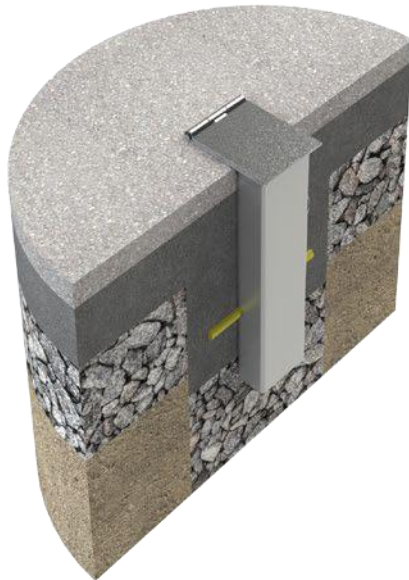

64mm Diameter
Heavy Duty Post
(Zinc Plated)

PP10 Stainless Steel
Padlock

720 mm Above
Ground

290mm Below
Ground

pittman[®]

pittman[®]

pittman[®]

pittman[®]