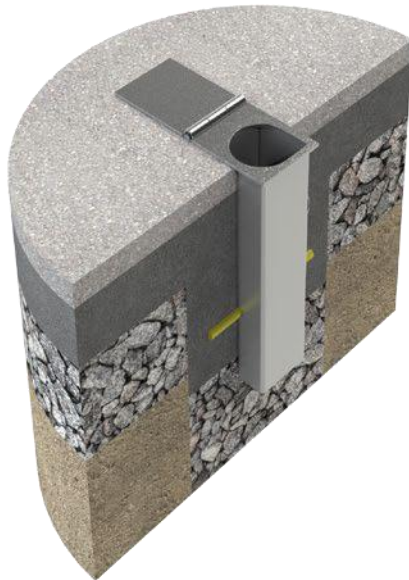

64mm Diameter
Heavy Duty Post
(Zinc Plated)

PP10 Stainless Steel
Padlock

720 mm Above
Ground

290mm Below
Ground

pittman[®]

pittman[®]

pittman[®]

pittman[®]