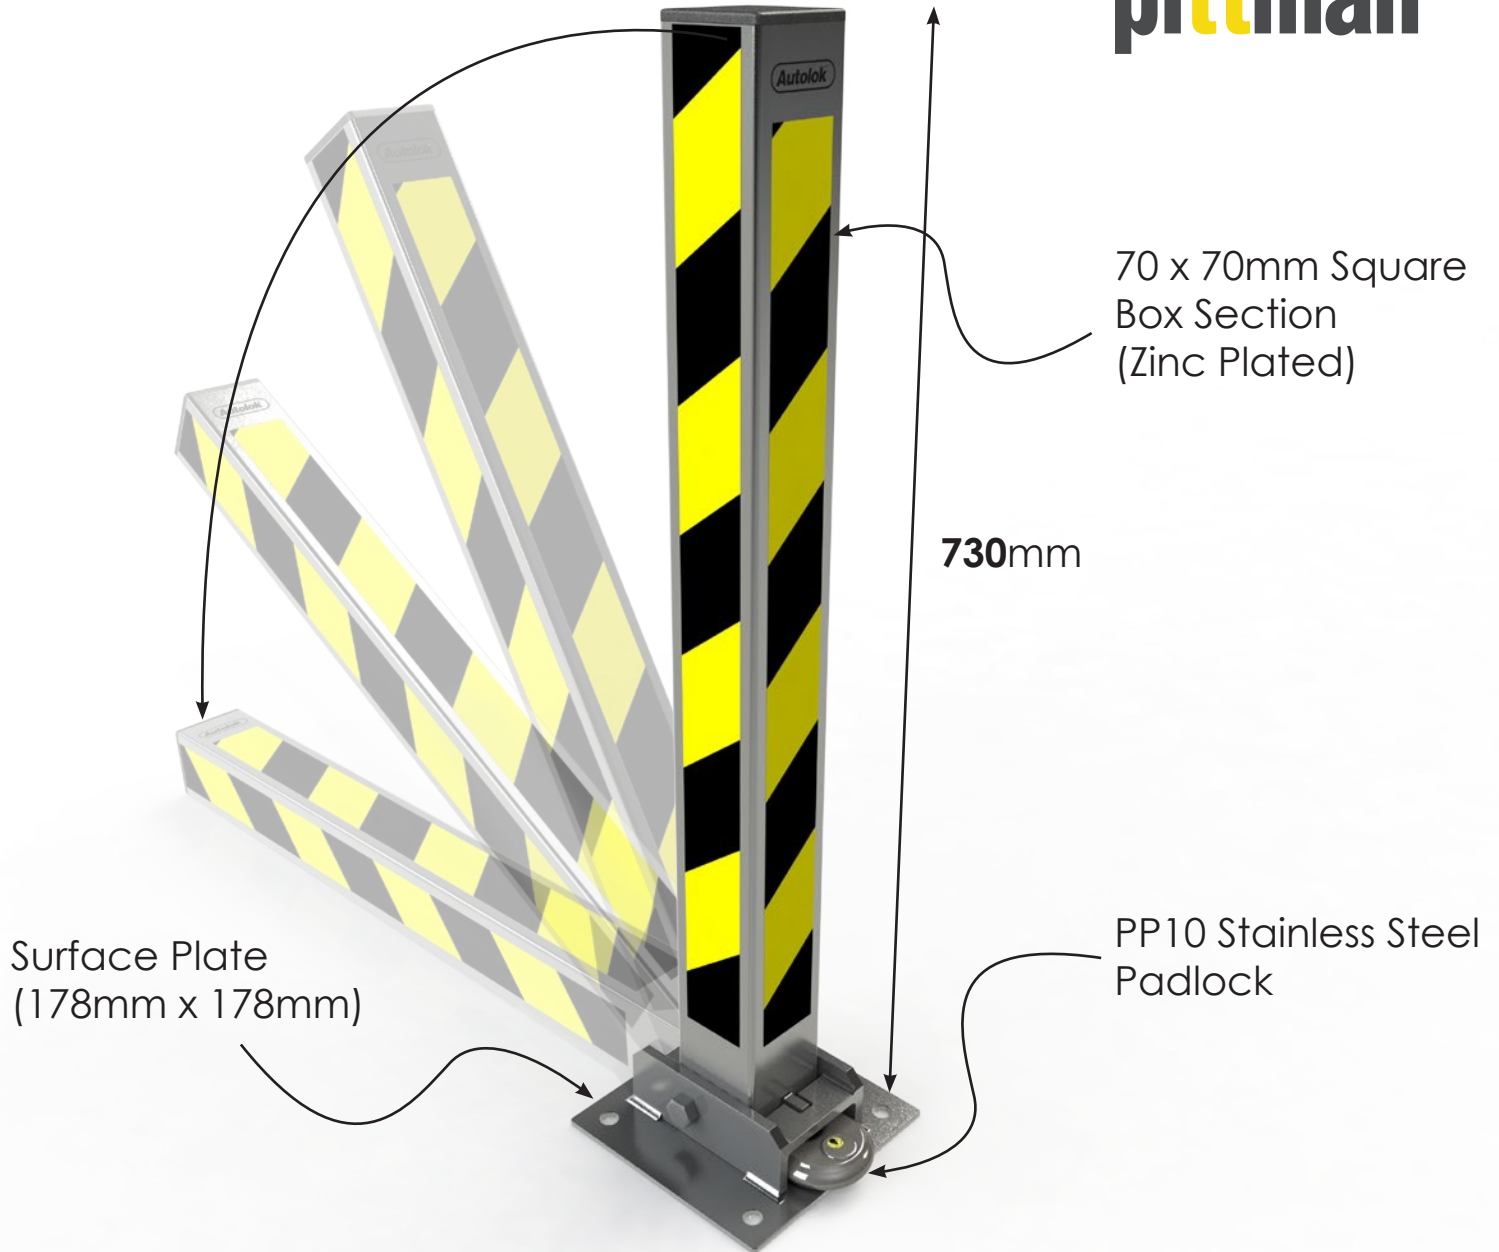

pittman[®]

KFP2

Surface Mounted

KFP2S

Spigot Version
(Set in Concrete to 300mm Depth)

KFP2

Surface Mounted

KFP2S

Spigot Version
(Set in Concrete to 300mm Depth)

IE: 015312777 | sales@pittman.ie | www.pittman.ie

UK: 0121 630 3527 | sales@pittman.uk | www.pittman.uk

IE: 015312777 | sales@pittman.ie | www.pittman.ie

UK: 0121 630 3527 | sales@pittman.uk | www.pittman.uk