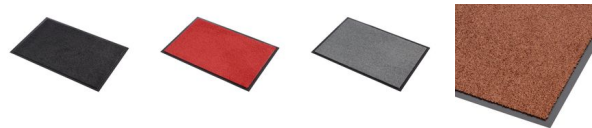

Dust Control Matting - Carpet Mats 185 Essence™

Affordable yet very functional with a high water absorption capacity of over 4 litres per square meter. This product is the perfect solution to fit any budget while providing a quality entrance matting solution.

- Low profile allows foot, cart and wheelchair traffic to move easily over the mat
- Vinyl backing is moisture resistant and slip resistant
- Tufted cut pile carpet made of 100% polyamide 6.0 yarns

Recommended use

- Indoor
- For placement inside entrances of schools, offices, shops
- Medium traffic

Colors:

- Black
- Dark Grey
- Red

Sizes:

- 120cm x 180cm
- 60cm x 90cm
- 90cm x 120cm
- 90cm x 150cm
- 120cm x linm
- 180cm x linm
- 90cm x linm
- 120cm x 18.3m
- 180cm x 18.3m
- 90cm x 18.3m

Accessories:

- 083 Bevelled Nosing 2 mm

WATER RETENTION

CRUSH RESISTANCE

RATING DUST CONTROL