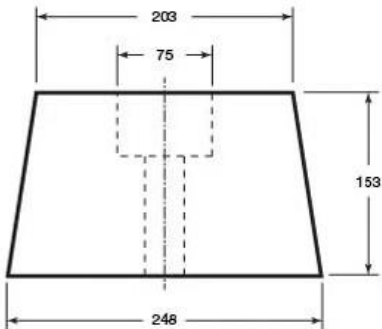

Ireland:
B2 Athy Business Campus
Athy, Co. Kildare R14 PK74
Ph: 01 531 2777
Email: sales@pittman.ie

United Kingdom:
1310 Solihull Parkway, Birmingham Business Park
Birmingham B37 7YB
Ph: 0121 630 3527
sales@pittman.uk