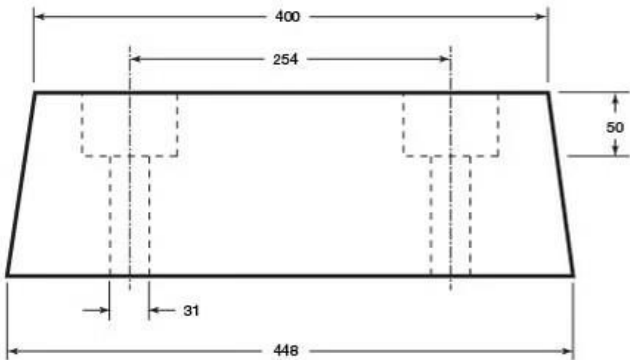

Ireland:
B2 Athy Business Campus
Athy, Co. Kildare R14 PK74
Ph: 01 531 2777
Email: sales@pittman.ie

United Kingdom:
1310 Solihull Parkway, Birmingham Business Park
Birmingham B37 7YB
Ph: 0121 630 3527
sales@pittman.uk