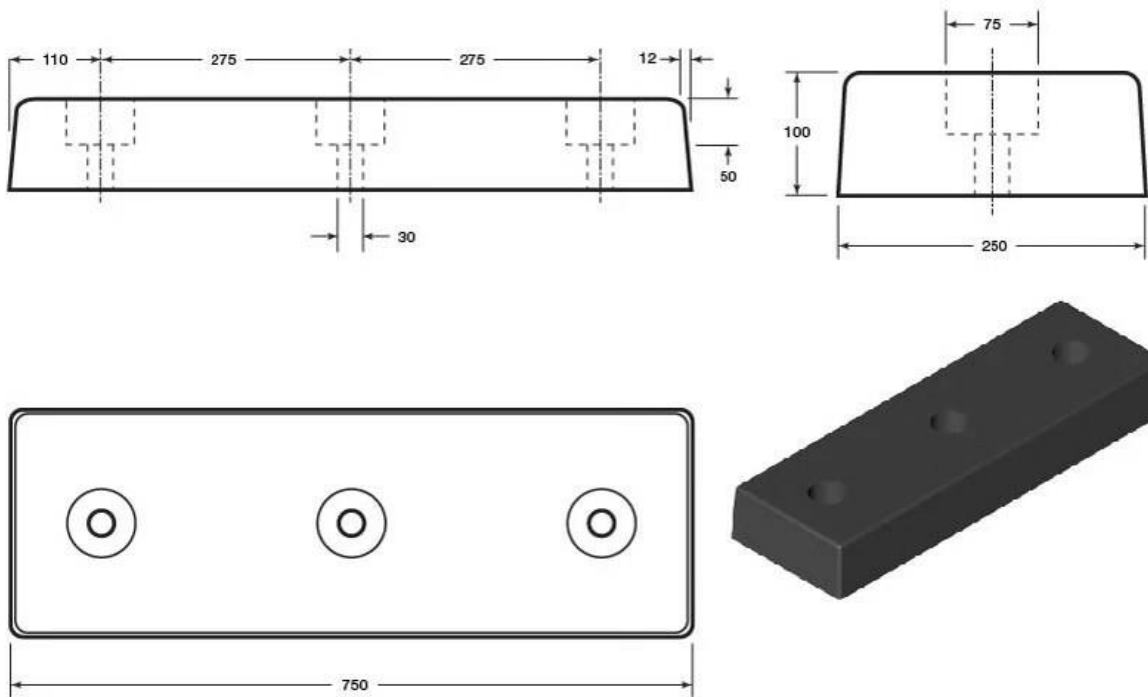

Ireland:
B2 Athy Business Campus
Athy, Co. Kildare R14 PK74
Ph: 01 531 2777
Email: sales@pittman.ie

United Kingdom:
1310 Solihull Parkway, Birmingham Business Park
Birmingham B37 7YB
Ph: 0121 630 3527
sales@pittman.uk