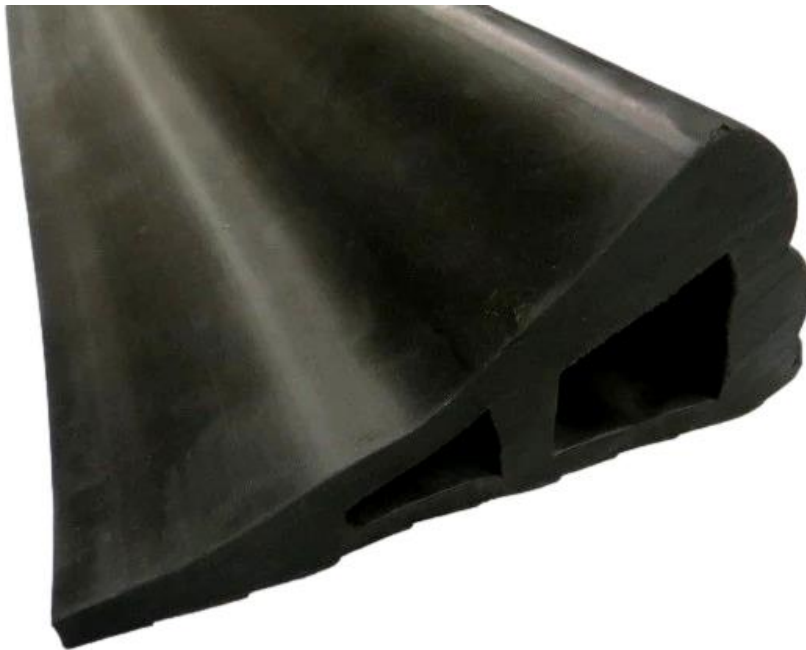

Product Specification Sheet

Product name – Lite Wheel Chock

| | |
|----------------------|---|
| Manufacturer / Brand | Polymer |
| Warranty | 1 year manufacturer's warranty |
| Material | Rubber |
| Components | Single piece chock |
| Dimensions | 1000(L) x 157(W) x 72(H)mm |
| Weight | 7kg |
| Features | 1m long chock For use with rolls of steel or paper Can be cut on site if needed |