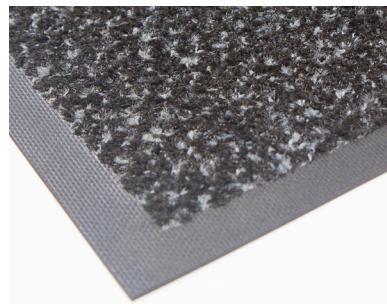

Classic Brush

Entrance Mats • Indoor/Outdoor

Classic Brush mats feature extra-course nylon fibers blended with traditional nylon carpet fibers. This duo of fibers is designed to create excellent scraping and wiping action for maximum soil-stopping power.

- Coarse nylon fibers combined with traditional solution dyed fibers create excellent scraping and wiping action for maximum soil reduction.
- LUTRADUR™ primary substrate will not fray, reduces linting and provides a strong bond between the rubber and carpet.
- 100% Nitrile EXS™ Rubber backing is chemical, grease and oil resistant and prevents cracking and curling.

Colour: Onyx Brush

Reinforced rubber edges

Smooth or claw backing

Standard Sizes (cm)

60x85	115x240
75x85	115x250
85x115	115x300
85x150	150x200
85x300	150x240
115x180	150x250
115x200	150x300

Special sizes available in 85, 115 and 150 widths
up to 550 cm in length
Size variation: +/- 2%

Specifications

- Yarn:** Rhodia Solution Dyed Nylon, Type 6,6
Continuous Filament, Type 6 Nylon
- Carpet weight:** 850 gr/m²
- Rubber:** Nitrile EXS™ (Border 2.5 mm / Center 1.5 mm)
- Total weight:** 3.000 gr/m²
- Also available in 3 mm rubber backing