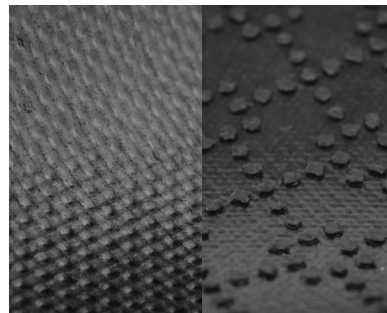

Classic Brush

Entrance Mats • Indoor/Outdoor

Classic Brush mats feature extra-course nylon fibers blended with traditional nylon carpet fibers. This duo of fibers is designed to create excellent scraping and wiping action for maximum soil-stopping power.

- Coarse nylon fibers combined with traditional solution dyed fibers create excellent scraping and wiping action for maximum soil reduction.
- LUTRADUR™ primary substrate will not fray, reduces linting and provides a strong bond between the rubber and carpet.
- 100% Nitrile EXS™ Rubber backing is chemical, grease and oil resistant and prevents cracking and curling.

Colour: Onyx Brush

Reinforced rubber edges

Smooth or claw backing

Standard Sizes (cm)

60x85	115x240
75x85	115x250
85x115	115x300
85x150	150x200
85x300	150x240
115x180	150x250
115x200	150x300

Special sizes available in 85, 115 and 150 widths
up to 550 cm in length
Size variation: +/- 2%