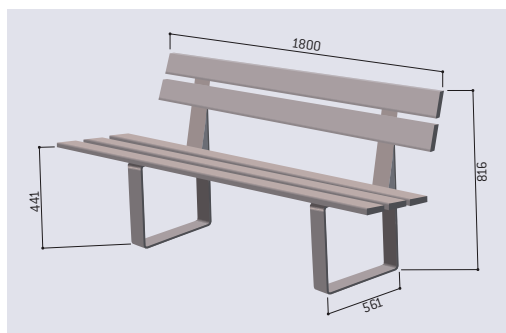

DRAWING

Code 209486

FINISH PAINTED

- > Zinc primed and painted finished in our colours - except for the galvanized steel and untreated version
- > Wood light oak or mahogany stain finish, except untreated version

RAL 3020	RAL 3004	RAL 5010	RAL 6005	RAL 8017	Light oak stain	Untreated hardwood
RAL 7044	RAL 9010	RAL 9005	PROCITY® Grey	Corten effect	Mahogany stain