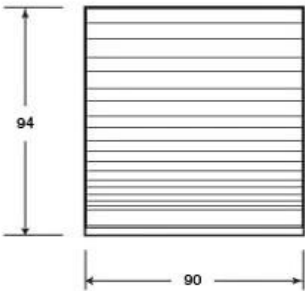

Ireland:
B2 Athy Business Campus
Athy, Co. Kildare R14 PK74
Ph: 01 531 2777
Email: sales@pittman.ie

United Kingdom:
1310 Solihull Parkway, Birmingham Business Park
Birmingham B37 7YB
Ph: 0121 630 3527
sales@pittman.uk