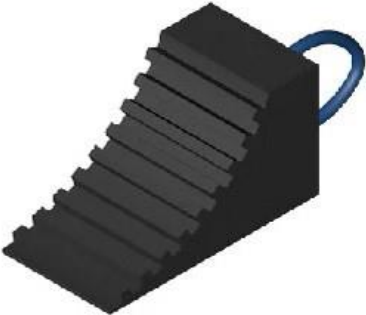

Ireland:
B2 Athy Business Campus
Athy, Co. Kildare R14 PK74
Ph: 01 531 2777
Email: sales@pittman.ie

United Kingdom:
1310 Solihull Parkway, Birmingham Business Park
Birmingham B37 7YB
Ph: 0121 630 3527
sales@pittman.uk