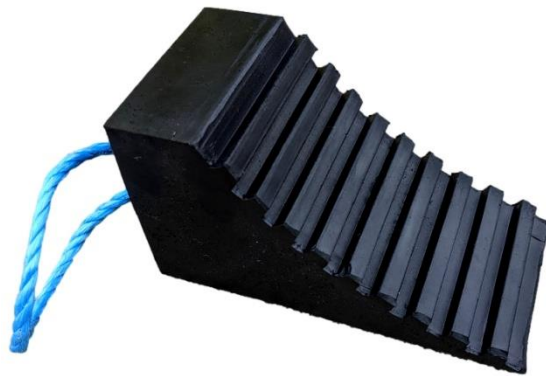

Product Specification Sheet

Product name – Small GHP Wheel Chock

Manufacturer / Brand	Polymer
Warranty	1 year manufacturer's warranty
Material	Moulded rubber
Components	Single piece chock
Dimensions	174(L) x 90(W) x 94(H)mm
Weight	0.6kg
Features	Lightweight for easy transport and storage Fitted with small rope – for handling Hard-wearing rubber design Serrated top for extra grip Suitable for cars, trailers, caravans or horseboxes