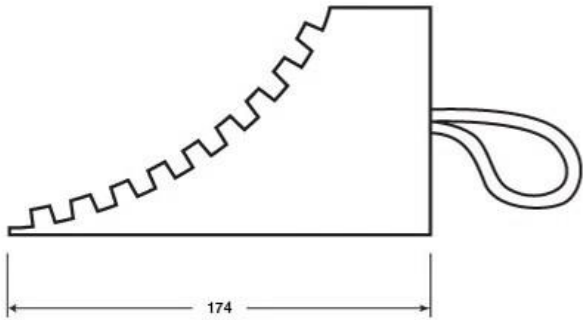

Ireland:
B2 Athy Business Campus
Athy, Co. Kildare R14 PK74
Ph: 01 531 2777
Email: sales@pittman.ie

United Kingdom:
1310 Solihull Parkway, Birmingham Business Park
Birmingham B37 7YB
Ph: 0121 630 3527
sales@pittman.uk