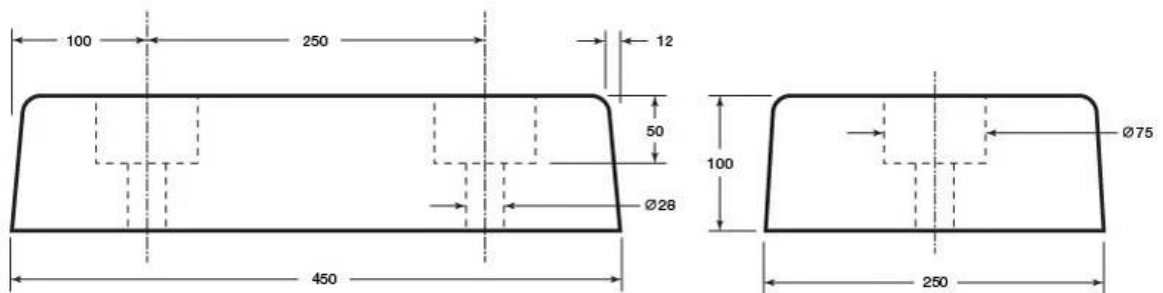

Ireland:
B2 Athy Business Campus
Athy, Co. Kildare R14 PK74
Ph: 01 531 2777
Email: sales@pittman.ie

United Kingdom:
1310 Solihull Parkway, Birmingham Business Park
Birmingham B37 7YB
Ph: 0121 630 3527
sales@pittman.uk